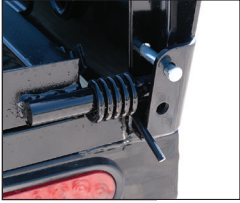

TUBE TOP UTILITY

SPRING-ASSIST GATE

ENCLOSED WIRING

7K Model Shown

Fold-Flat HD Ramp Gate

Set-Back Jack

**10K MODEL FEATURES 3 X 2 TUBE TOP RAIL,
7K SET-BACK JACK, AND REINFORCED GATE**

SURE-TRAC DIFFERENCE

Fold-Flat HD Ramp Gate with Handle
Spring-Assist Ramp Gate
Self-Retained Gate Pins
Zinc-Plated Set-Back Jack
Enclosed Wiring
2 x 2 Tube Top Rail
Tube Uprights

FEATURES

Pressure Treated 2 x 6 Decking
Easy-Lube Hubs
15" Radial Tires
Sealed LED Lights
Front and Rear Board Retainers
Spare Tire Carrier
HD Tread Plate Fenders
Stake Pockets
Powder Coat Finish